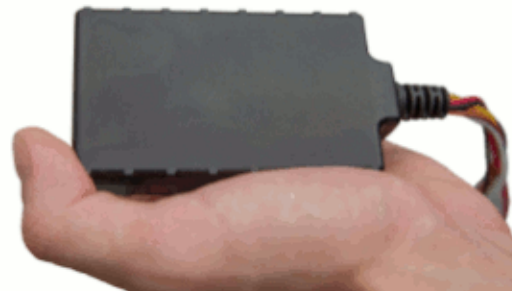

GoTrack GPS Units

Which One Is Right For You?

The GoTrack EZ

GoTrackEZ

Fits into vehicle's OBDII port
Perfect for family cars
Great for small business
Plug and play in most vehicles
Easy Safety and Security!

The GoTrack 3-Wire

Hardwired unit
Easy install
Diesel compatible
Can be hidden
Perfect for fleet applications

GoTrack 3-Wire

The GoTrack TTU-720

GoTrack TTU-720

Battery powered, waterproof
Asset tracking made easy
Can be installed on:
Trailers, Generators, Lawn
Mowing Equipment, Tractors,
Construction Equipment,
Cargo Units and More